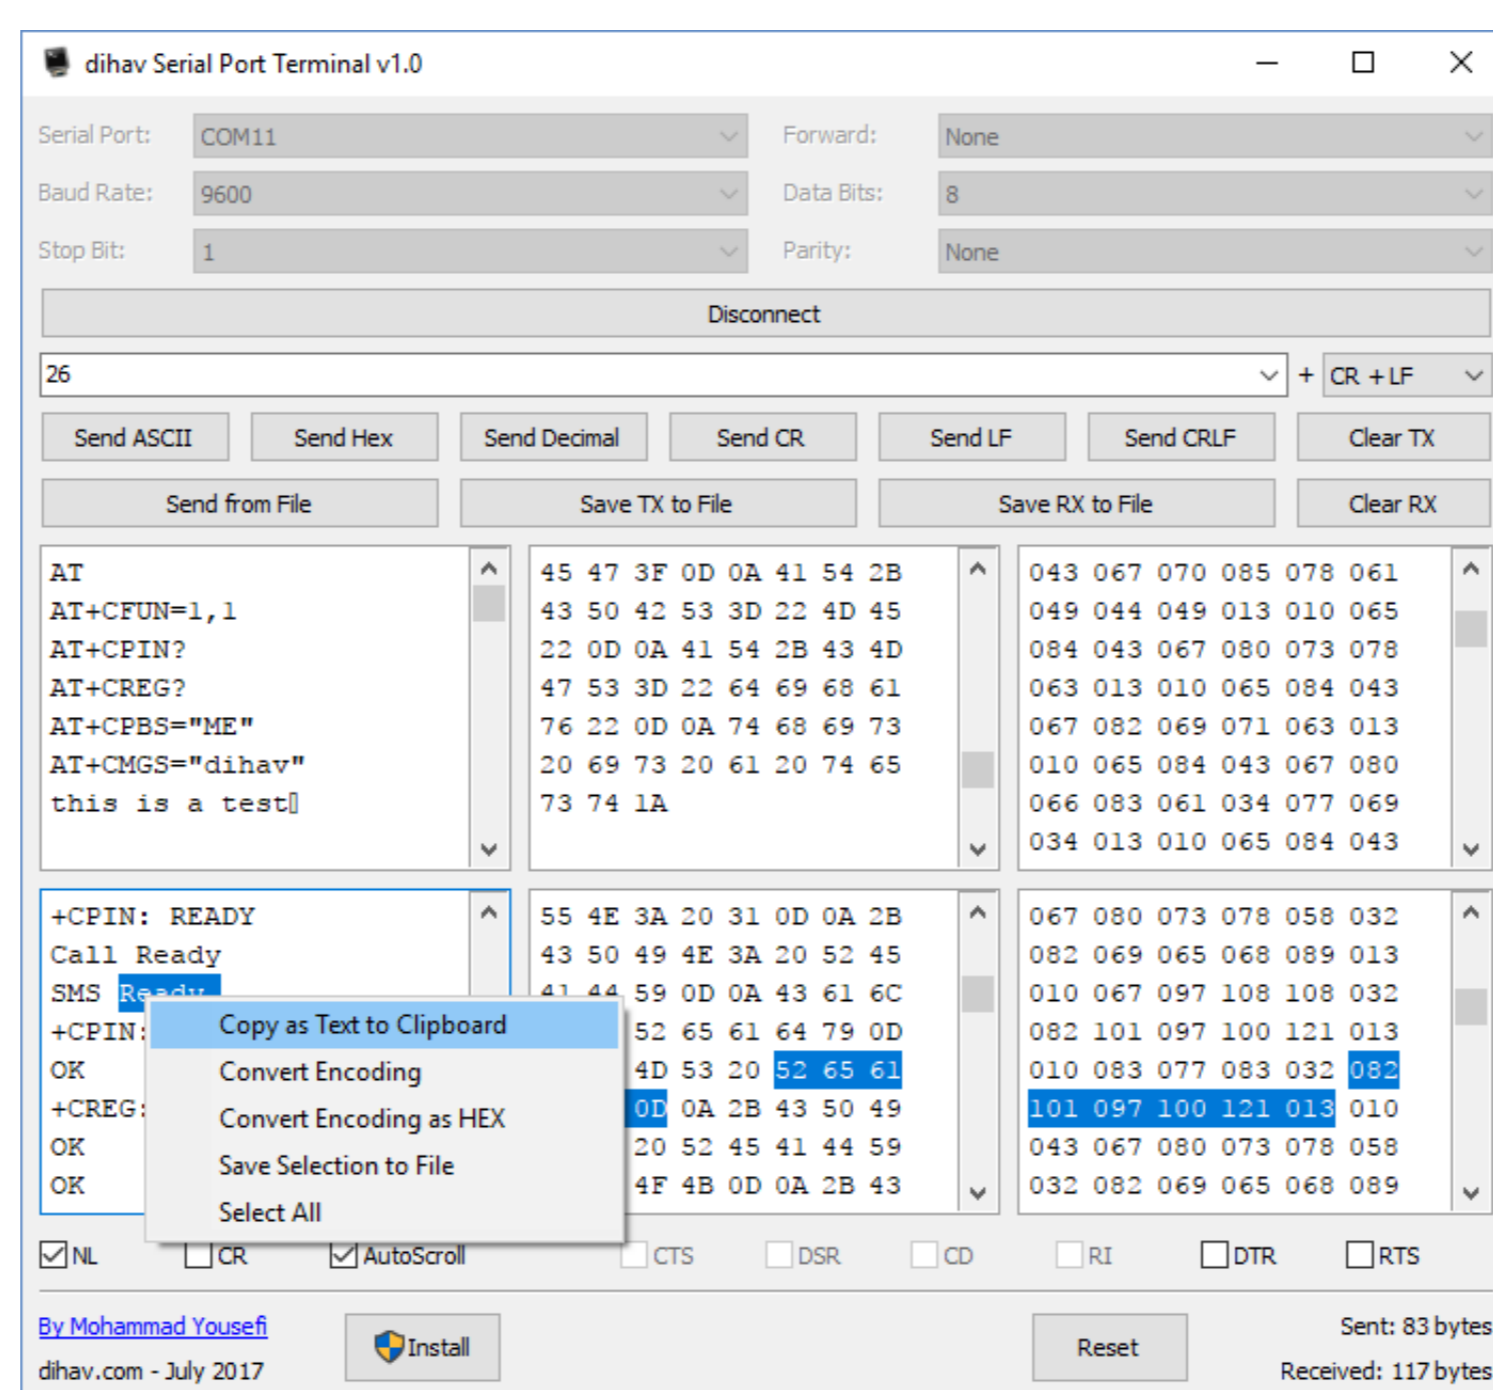

Download

[Serial Terminal Windows 7.64 Bit](#)

[Serial Terminal Windows 7.64 Bit](#)

Download

UEI Serial Server User Manual 1.0, December ... Windows Vista, Windows 7 64 bits Let's test the ports using a serial terminal application (for example mt-ty or... Free Serial Port Terminal provides you with a visual means of sending and receiving ... with the same look and feel of Microsoft Windows HyperTerminal utility. ... such as the bit rate, the number of data bits, the parity, the number of stop bits, and ... Rs232 terminal program windows 7: Send data to port com This is a list of notable terminal emulators. Most used terminal emulators on Linux and Unix-like ... Terminal emulators used in combination with X Window System and Wayland ... for macOS; xterm – default terminal when X11.app starts; MacVise - SecureCRT - Terminator - ZOC - ZTerm – serial line terminal ... CBterm/C64 Realterm is an engineers terminal program specially designed for capturing, ... Code Signed Exe's and installer now for Win 7,8,10; Serial Ports, USB Serial and TCP/IP & ... Colors can be set from the commandline (V2.0.0.64+), or on the Misc tab. ... For example youcould use this to use bit 7 as a sync bit, by setting the AND ...